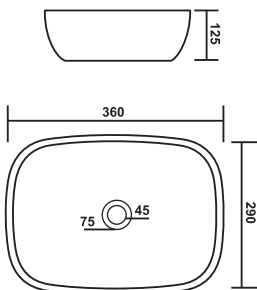

PCTB-74054-CYVON

Product : Table Top Basin
Dimension : 360 X 290 X 125mm
(14" X 11" X 5")