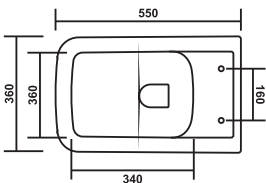

PCWC-73007-LERON

Product : Water Closet
Dimension : 550 X 360 X 400mm
Seat Cover : Slim Soft Close
Roughing-in : S-Trap : 90mm(4")
P-Trap : 180mm(7")

Wash Down
Flush

Soft Close
Seat Cover