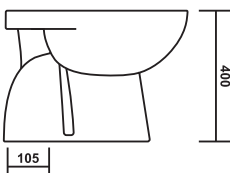

## PCWC-73008-LEXA

Product : Water Closet  
 Dimension : 530 X 355 X 395mm  
 Seat Cover : Slim Soft Close  
 Roughing-in : S-Trap : 100mm(4")  
 P-Trap : 180mm(7")

Wash Down  
Flush

Soft Close  
Seat Cover

## PCWC-73009-LUMEA

Product : Water Closet  
 Dimension : 510 X 350 X 400mm  
 Seat Cover : Slim Soft Close  
 Roughing-in : S-Trap : 105mm(4")

Wash Down  
Flush

Soft Close  
Seat Cover

**PCWC-73010-LYNOX**

Product : Water Closet  
 Dimension : 580 X 370 X 400mm  
 Seat Cover : Slim Soft Close  
 Roughing-in : S-Trap : 100mm(4")

**PCWC-73011-LERIX**  
 Product : Water Closet  
 Dimension : 505 X 355 X 405mm