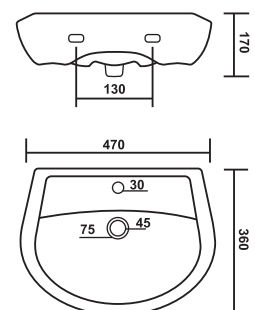

PCHB-78004-SIXA

Product : Wall Hung Basin
Dimension : 470 X 360 X 170mm
(19" X 14" X 7")