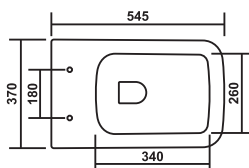

PCWC-73001-LIORA

Product : Water Closet
Dimension : 545 X 370 X 410mm
Seat Cover : Slim Soft Close
Roughing-in : S-Trap : 100mm(4")