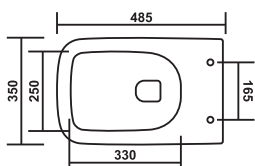

PCWH-72017-ERIS

Product : Wall Hung Closet
Dimension : 485 X 350 X 365mm
Seat Cover : Slim Soft Close