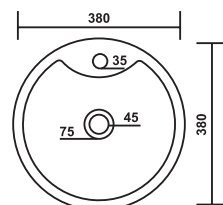

## PCCB-76005-YIRA

Product : Counter Basin  
Dimension : 550 X 410 X 200mm  
(22" X 16" X 8")

**PCOP-70701-PION**

Product : One Piece Basin  
Dimension : 380 X 380 X 860mm

**PCOP-70702-PAXON**

Product : One Piece Basin  
Dimension : 380 X 380 X 860mm