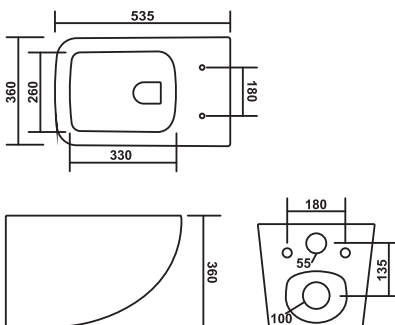

### PCWH-72005-ELEX

Product : Wall Hung Closet  
Dimension : 510 X 370 X 360mm  
Seat Cover : Slim Soft Close

**PCWH-72001-ELVA**

Product : Wall Hung Closet  
 Dimension : 555 X 360 X 390mm  
 Seat Cover : Slim Soft Close

**PCWH-72002-EVARA**

Product : Wall Hung Closet  
 Dimension : 535 X 360 X 360mm  
 Seat Cover : Slim Soft Close