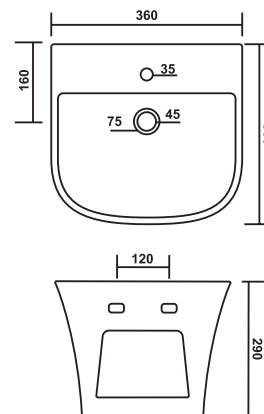

WALL INTEGRATED WASH BASIN

PCIB-70801-TIROX

Product : Wall Integrated Wash Basin
Dimension : 360 X 360 X 290mm