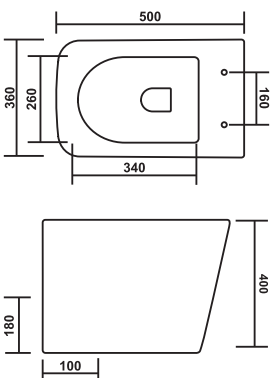

PCWC-73003-LUTRA

Product : Water Closet
Dimension : 500 X 360 X 400mm
Seat Cover : Slim Soft Close
Roughing-in : S-Trap : 100mm(4")
P-Trap : 180mm(7")

Rimless

Soft Close
Seat Cover