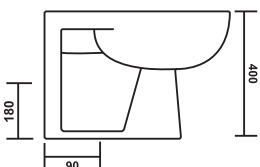

PCWC-73007-LERON

Product : Water Closet
Dimension : 550 X 360 X 400mm
Seat Cover : Slim Soft Close
Roughing-in : S-Trap : 90mm(4")
P-Trap : 180mm(7")

Wash Down
Flush

Soft Close
Seat Cover