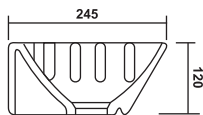

PCHB-78009-SIVEN

Product : Wall Hung Basin
Dimension : 415 X 260 X 120mm
(16" X 10" X 5")