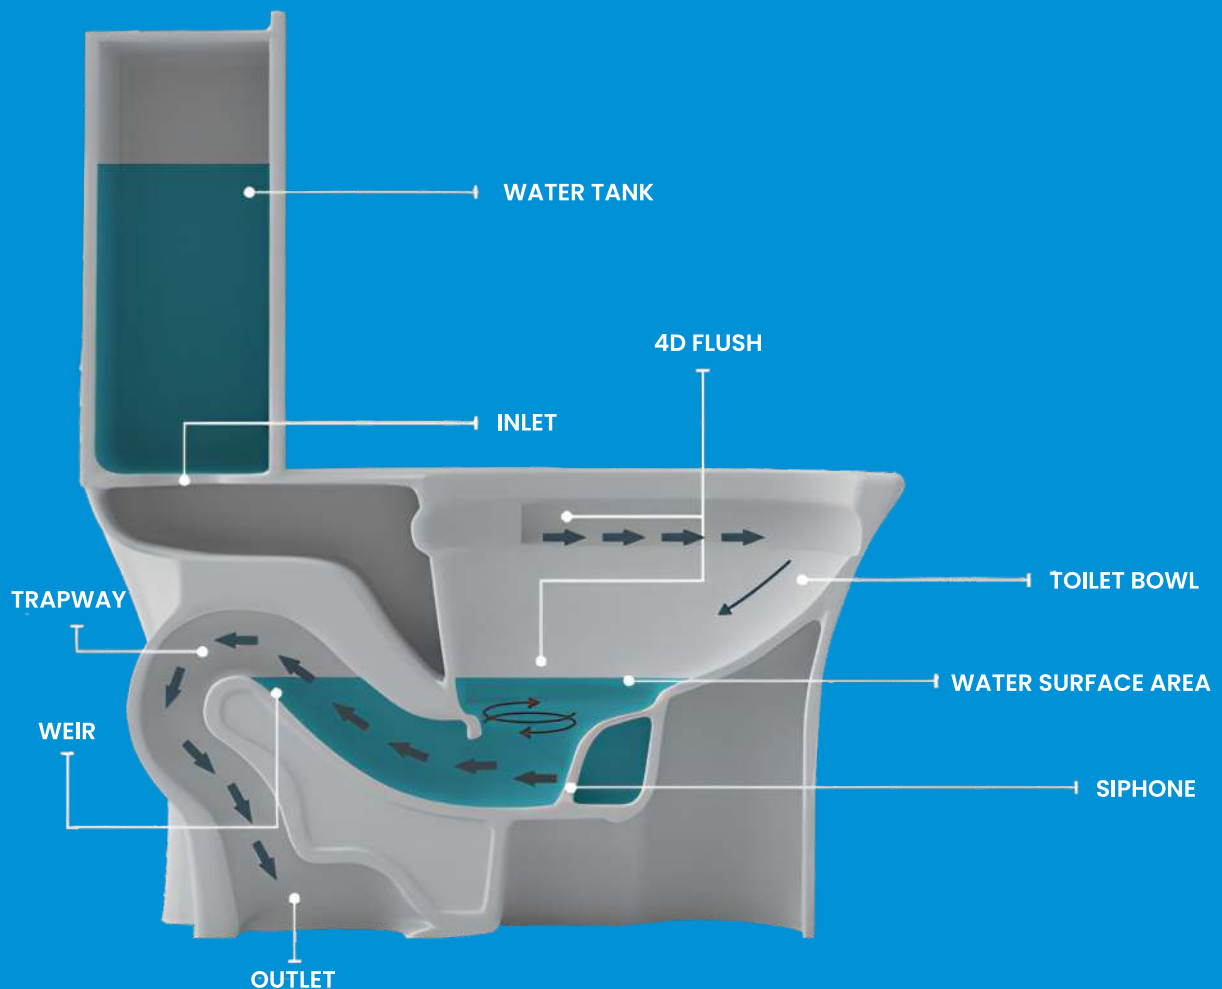

WATER REPELLENT

A rimless toilet is simply a toilet without a traditional rim. Instead of water flowing into the bowl all the way around the rim, a direct flush technique shoots water around the edge of a smooth pan. As there is no rim, rimless toilets are easy to clean and more hygienic than a traditional toilet.

## HOW IT WORK

- Large water surface offers easy cleaning
- Extra large siphon jet for maximum power
- Elegant skirted design offers easy cleaning
- Large computer designed, fully glazed trap way reduces clogging