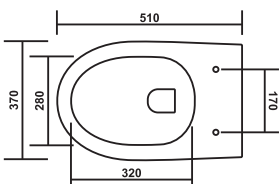

PCWH-72019-ELRON

Product : Wall Hung Closet
Dimension : 510 X 370 X 330mm
Seat Cover : Slim Soft Close