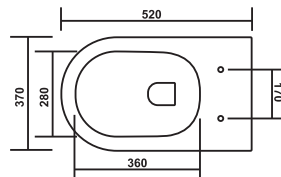

**PCDC-70201
IVO-BELLSTONE BLACK
(Glossy/Matt)**

Product : Designer Wall Hung Closet
Dimension : 520 X 370 X 360mm
Seat Cover : Slim Soft Close

Rimless

Soft Close
Seat Cover