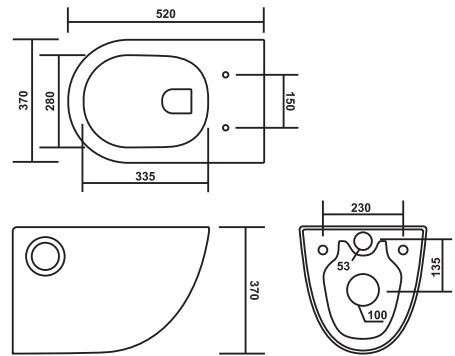

## PCWH-72013-ETRA

Product : Wall Hung Closet  
 Dimension : 540 X 360 X 350mm  
 Seat Cover : Slim Soft Close

**PCWH-72014-ELIX**

Product : Wall Hung Closet  
 Dimension : 520 X 370 X 370mm  
 Seat Cover : Slim Soft Close

**PCWH-72015-EVON**

Product : Wall Hung Closet  
 Dimension : 520 X 360 X 340mm  
 Seat Cover : Slim Soft Close