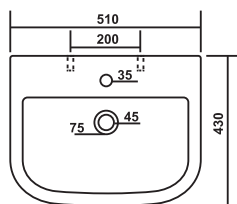

PCWP-77005-ALOX

Product : Wash Basin With Full Pedestal
Dimension : 510 X 430 X 840mm