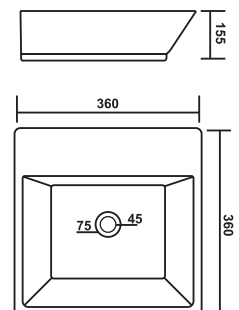

PCWB-75010-RENIX

Product : Table Top / Wall Hung Basin
Dimension : 360 X 360 X 155mm
(14" X 14" X 6")