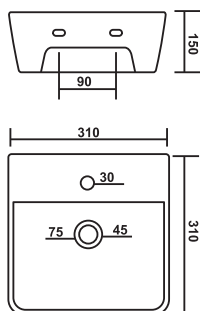

PCWB-75006-RIZON

Product : Table Top / Wall Hung Basin
Dimension : 310 X 310 X 150mm
(12" X 12" X 6")