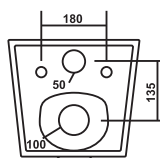

## PCDC-70204 IRA-BRILLIANT OLIVE GREEN (Glossy/Matt)

Product : Designer Wall Hung Closet  
Dimension : 520 X 370 X 360mm  
Seat Cover : Slim Soft Close

Rimless

Soft Close  
Seat Cover