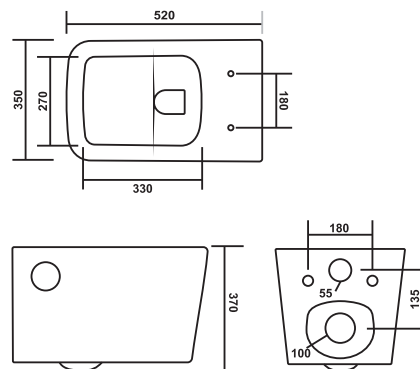

PCWH-72012-ERONY

Product : Wall Hung Closet
Dimension : 520 X 350 X 370mm
Seat Cover : Slim Soft Close