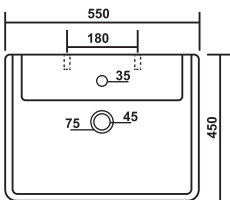

PCWP-77003-AXON

Product : Wash Basin With Full Pedestal
Dimension : 550 X 450 X 860mm