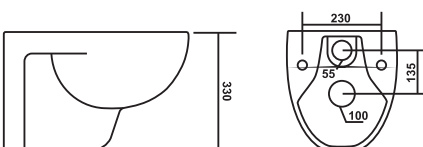

PCWH-72019-ELRON

Product : Wall Hung Closet
Dimension : 510 X 370 X 330mm
Seat Cover : Slim Soft Close