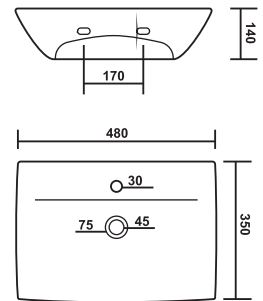

PCHB-78001-SIVO

Product : Wall Hung Basin
Dimension : 480 X 350 X 140mm
(19" X 14" X 6")