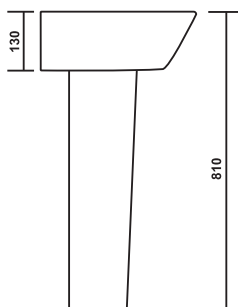

PCWP-77007-AROVA

Product : Wash Basin With Full Pedestal

Dimension : 410 X 300 X 810mm