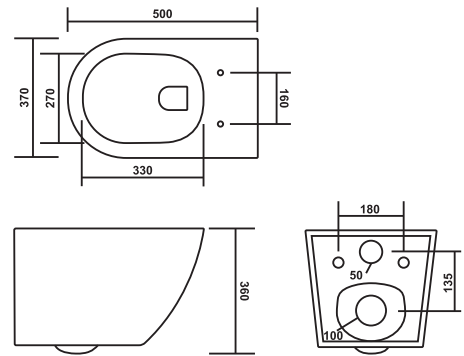

PCWH-72008-EVOX

Product : Wall Hung Closet
Dimension : 500 X 370 X 360mm
Seat Cover : Slim Soft Close