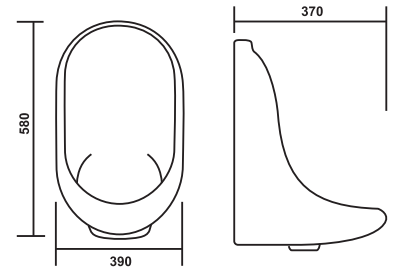

## PCUN-79005-UXON

Product : Urinal

Dimension : 300 X 300 X 380mm

**PCUN-79006-URIS**

Product : Urinal

Dimension : 390 X 370 X 580mm

**PCUN-79007-UNO**

Product : Urinal