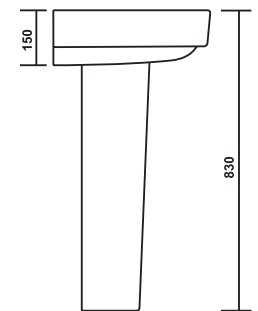

WASH BASIN WITH FULL PEDESTAL

PCWP-77006-ARIXA

Product : Wash Basin With Full Pedestal

Dimension : 460 X 360 X 830mm