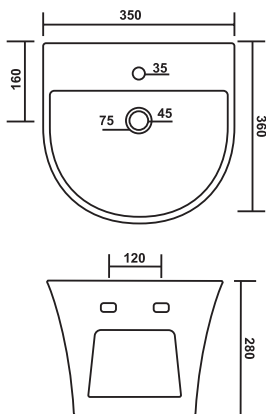

PCIB-70802-TAXON

Product : Wall Integrated Wash Basin
Dimension : 350 X 360 X 280mm