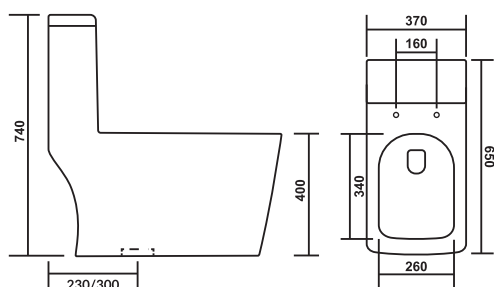

PCOC-71003-VESTA

Product : One Piece Closet
Dimension : 650 X 370 X 740mm
Seat Cover : Slim Soft Close
Roughing-in : S-Trap : 230mm(9")
300mm(12")