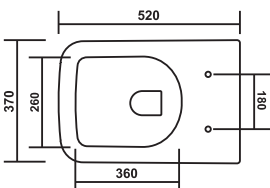

Rimless

Soft Close  
Seat Cover

**PCDC-70202  
IRA-BRILLIANT BLACK  
(Glossy/Matt)**

Product : Designer Wall Hung Closet  
Dimension : 520 X 370 X 360mm  
Seat Cover : Slim Soft Close

Rimless

Soft Close  
Seat Cover