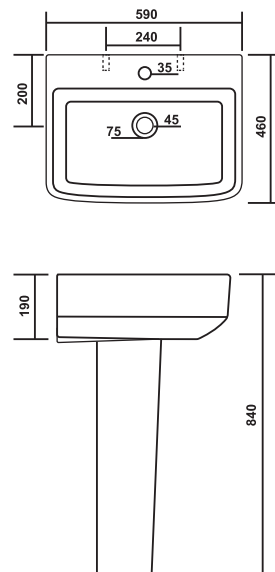

## PCWP-77007-AROVA

Product : Wash Basin With Full Pedestal

Dimension : 410 X 300 X 810mm

**PCWP-77001-AERA**

Product : Wash Basin With Full Pedestal  
Dimension : 590 X 460 X 840mm

**PCWP-77009-AURA**

Product : Wash Basin With Full Pedestal  
Dimension : 560 X 410 X 825mm