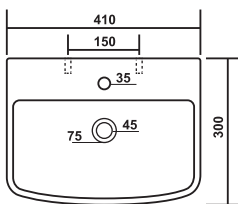

## PCWP-77007-AROVA

Product : Wash Basin With Full Pedestal

Dimension : 410 X 300 X 810mm

**PCWP-77001-AERA**

Product : Wash Basin With Full Pedestal  
Dimension : 590 X 460 X 840mm

**PCWP-77009-AURA**

Product : Wash Basin With Full Pedestal  
Dimension : 560 X 410 X 825mm