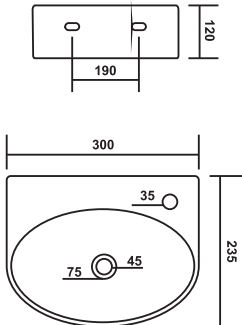

PCHB-78006-SAVEX

Product : Wall Hung Basin
Dimension : 300 X 235 X 120mm
(12" X 9" X 5")