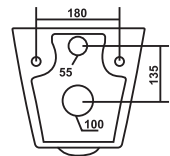

**PCDC-70201
IVO-BELLSTONE BLACK
(Glossy/Matt)**

Product : Designer Wall Hung Closet
Dimension : 520 X 370 X 360mm
Seat Cover : Slim Soft Close

Rimless

Soft Close
Seat Cover