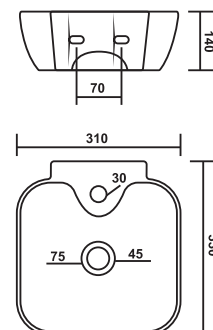

PCWB-75007-RYNEX

Product : Table Top / Wall Hung Basin
Dimension : 310 X 330 X 140mm
(12" X 13" X 6")