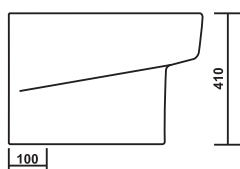

PCWC-73001-LIORA

Product : Water Closet
Dimension : 545 X 370 X 410mm
Seat Cover : Slim Soft Close
Roughing-in : S-Trap : 100mm(4")