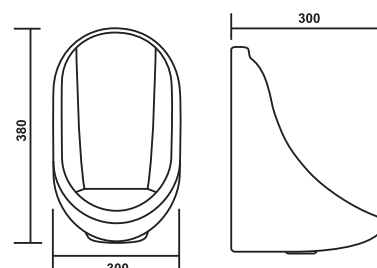

PCUN-79005-UXON

Product : Urinal

Dimension : 300 X 300 X 380mm