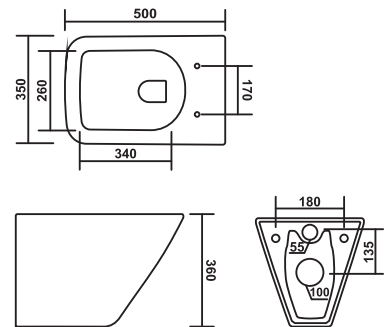

## PCWH-72009-EVIN

Product : Wall Hung Closet  
 Dimension : 550 X 380 X 350mm  
 Seat Cover : Slim Soft Close

**PCWH-72010-EZRA**

Product : Wall Hung Closet  
 Dimension : 500 X 350 X 360mm  
 Seat Cover : Slim Soft Close

Rimless

Soft Close  
 Seat Cover

**PCWH-72011-ENZO**  
 Product : Wall Hung Closet  
 Dimension : 520 X 370 X 350mm  
 Seat Cover : Slim Soft Close

Rimless