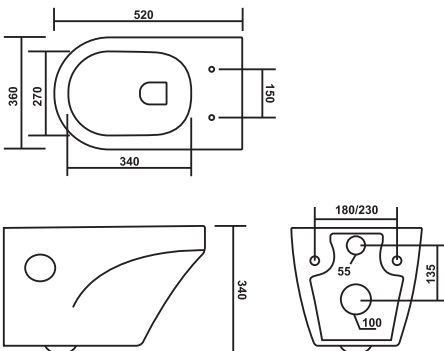

PCWH-72015-EVON

Product : Wall Hung Closet
Dimension : 520 X 360 X 340mm
Seat Cover : Slim Soft Close