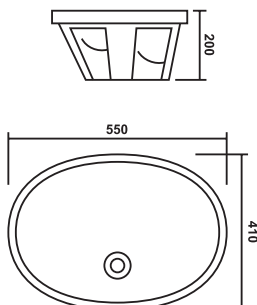

PCCB-76005-YIRA

Product : Counter Basin
Dimension : 550 X 410 X 200mm
(22" X 16" X 8")