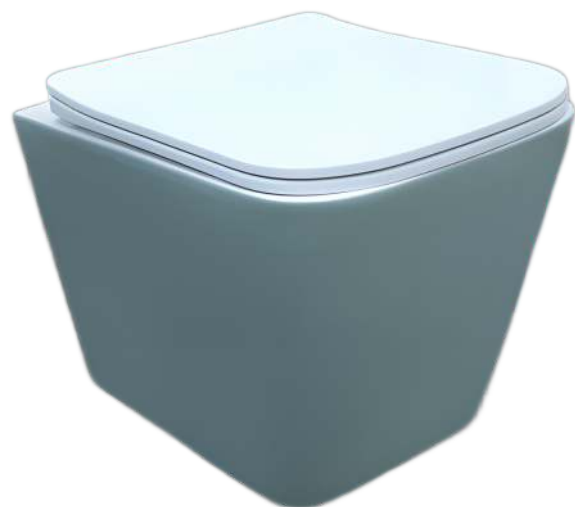

## PCDC-70204 IRA-BRILLIANT OLIVE GREEN (Glossy/Matt)

Product : Designer Wall Hung Closet  
Dimension : 520 X 370 X 360mm  
Seat Cover : Slim Soft Close

Rimless

Soft Close  
Seat Cover