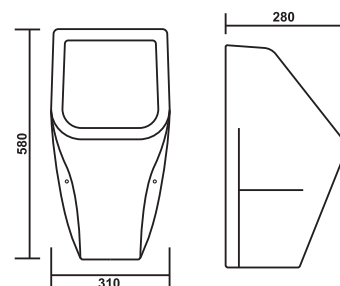

PCUN-79003-ULEX

Product : Urinal

Dimension : 310 X 280 X 580mm