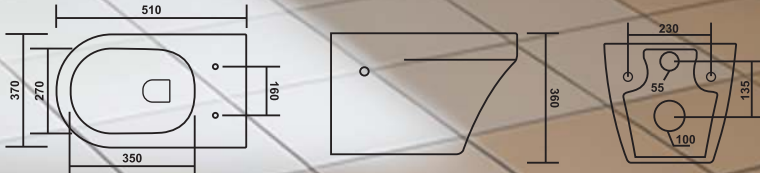

WALL HUNG CLOSET

PCWH-72005-ELEX

Product : Wall Hung Closet
Dimension : 510 X 370 X 360mm
Seat Cover : Slim Soft Close