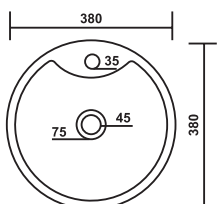

## PCCB-76005-YIRA

Product : Counter Basin  
Dimension : 550 X 410 X 200mm  
(22" X 16" X 8")

**PCOP-70701-PION**

Product : One Piece Basin  
Dimension : 380 X 380 X 860mm

**PCOP-70702-PAXON**

Product : One Piece Basin  
Dimension : 380 X 380 X 860mm