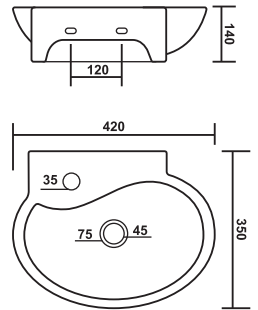

WALL HUNG BASIN

PCHB-78005-SIREN

Product : Wall Hung Basin
Dimension : 420 X 350 X 140mm
(17" X 14" X 6")