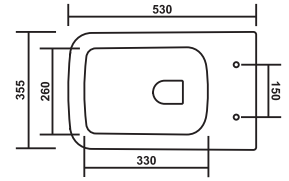

## PCWC-73008-LEXA

Product : Water Closet  
 Dimension : 530 X 355 X 395mm  
 Seat Cover : Slim Soft Close  
 Roughing-in : S-Trap : 100mm(4")  
 P-Trap : 180mm(7")

Wash Down  
Flush

Soft Close  
Seat Cover

## PCWC-73009-LUMEA

Product : Water Closet  
 Dimension : 510 X 350 X 400mm  
 Seat Cover : Slim Soft Close  
 Roughing-in : S-Trap : 105mm(4")

Wash Down  
Flush

Soft Close  
Seat Cover

**PCWC-73010-LYNOX**