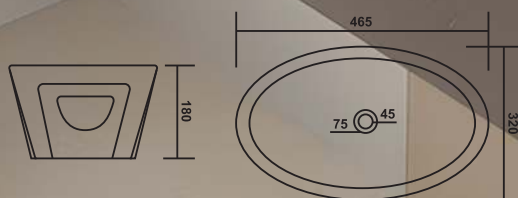

PCCB-76004-YEXO
Product : Counter Basin
Dimension : 465 X 320 X 180mm
(18" X 13" X 7")