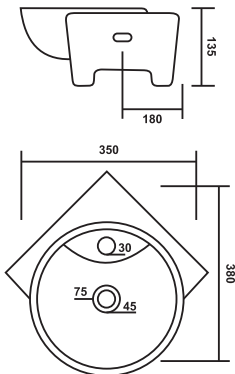

PCCB-78011-SORAL

Product : Corner Basin
Dimension : 350 X 380 X 135mm
(14" X 15" X 5")