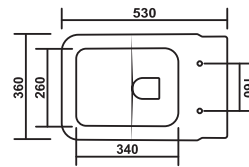

## PCWH-72003-ERON

Product : Wall Hung Closet  
 Dimension : 530 X 360 X 380mm  
 Seat Cover : Slim Soft Close

Wash Down  
Flush

UF  
Seat Cover

Soft Close  
Seat Cover

## PCWH-72004-EVIA

Product : Wall Hung Closet  
 Dimension : 480 X 340 X 320mm  
 Seat Cover : Slim Soft Close

Rimless

**PCWH-72006-ETON**

Product : Wall Hung Closet  
 Dimension : 520 X 370 X 360mm  
 Seat Cover : Slim Soft Close