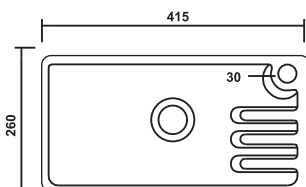

PCHB-78009-SIVEN

Product : Wall Hung Basin
Dimension : 415 X 260 X 120mm
(16" X 10" X 5")