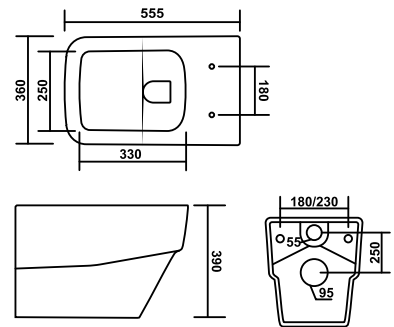

### PCWH-72005-ELEX

Product : Wall Hung Closet  
Dimension : 510 X 370 X 360mm  
Seat Cover : Slim Soft Close

**PCWH-72001-ELVA**

Product : Wall Hung Closet  
 Dimension : 555 X 360 X 390mm  
 Seat Cover : Slim Soft Close