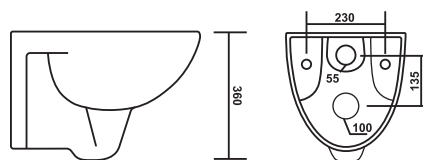

WALL HUNG CLOSET

PCWH-72016-ERGO

Product : Wall Hung Closet
Dimension : 500 X 350 X 360mm
Seat Cover : Slim Soft Close