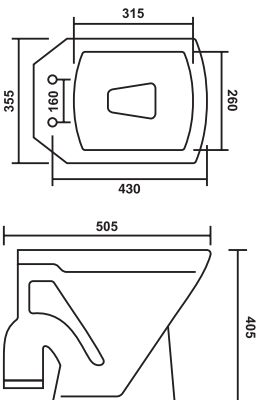

## PCWC-73008-LEXA

Product : Water Closet  
 Dimension : 530 X 355 X 395mm  
 Seat Cover : Slim Soft Close  
 Roughing-in : S-Trap : 100mm(4")  
 P-Trap : 180mm(7")

Wash Down  
Flush

Soft Close  
Seat Cover

## PCWC-73009-LUMEA

Product : Water Closet  
 Dimension : 510 X 350 X 400mm  
 Seat Cover : Slim Soft Close  
 Roughing-in : S-Trap : 105mm(4")

Wash Down  
Flush

Soft Close  
Seat Cover

**PCWC-73010-LYNOX**

Product : Water Closet  
 Dimension : 580 X 370 X 400mm  
 Seat Cover : Slim Soft Close  
 Roughing-in : S-Trap : 100mm(4")

**PCWC-73011-LERIX**  
 Product : Water Closet  
 Dimension : 505 X 355 X 405mm