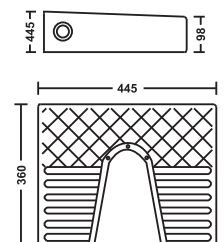

PCUN-79008-ULIN

Product : Urinal

Dimension : 445 X 360 X 100mm