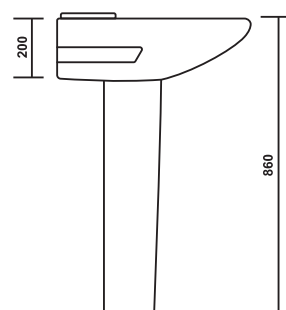

WASH BASIN WITH FULL PEDESTAL

PCWP-77004-AVENX

Product : Wash Basin With Full Pedestal
Dimension : 580 X 430 X 860mm