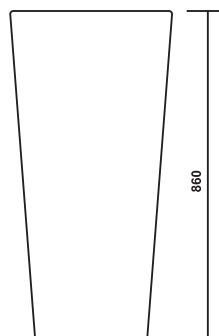

## PCCB-76005-YIRA

Product : Counter Basin  
Dimension : 550 X 410 X 200mm  
(22" X 16" X 8")

**PCOP-70701-PION**

Product : One Piece Basin  
Dimension : 380 X 380 X 860mm

**PCOP-70702-PAXON**

Product : One Piece Basin  
Dimension : 380 X 380 X 860mm