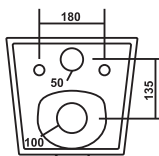

Rimless

Soft Close  
Seat Cover

**PCDC-70202  
IRA-BRILLIANT BLACK  
(Glossy/Matt)**

Product : Designer Wall Hung Closet  
Dimension : 520 X 370 X 360mm  
Seat Cover : Slim Soft Close

Rimless

Soft Close  
Seat Cover