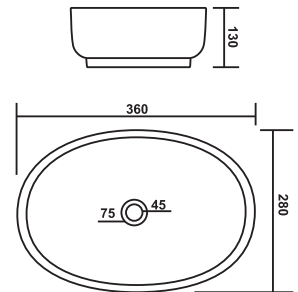

TABLE TOP BASIN

PCTB-74053-CENZO

Product : Table Top Basin
Dimension : 360 X 280 X 130mm
(14" X 11" X 5")