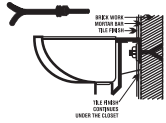

WALL HUNG PRODUCTS

As per shown in the picture, the rag bolt must be grouted into the cement/concrete wall. The bolts must be fixed to the cement/concrete wall. Allow setting & checking than install it using nut and washer.