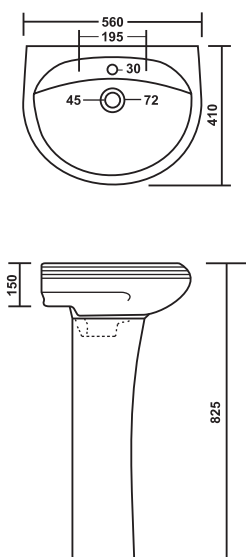

## PCWP-77007-AROVA

Product : Wash Basin With Full Pedestal

Dimension : 410 X 300 X 810mm

**PCWP-77001-AERA**

Product : Wash Basin With Full Pedestal  
Dimension : 590 X 460 X 840mm

**PCWP-77009-AURA**

Product : Wash Basin With Full Pedestal  
Dimension : 560 X 410 X 825mm