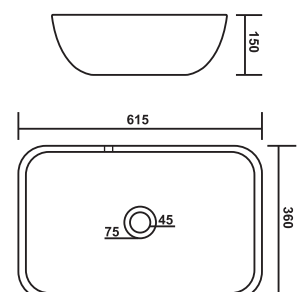

PCTB-74007-CAVO

Product : Table Top Basin
Dimension : 615 X 360 X 150mm
(24" X 14" X 6")