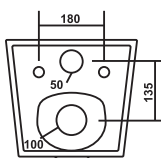

## PCWH-72004-EVIA

Product : Wall Hung Closet  
 Dimension : 480 X 340 X 320mm  
 Seat Cover : Slim Soft Close

Rimless

**PCWH-72006-ETON**

Product : Wall Hung Closet  
 Dimension : 520 X 370 X 360mm  
 Seat Cover : Slim Soft Close