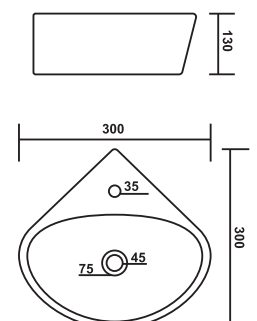

PCCB-78012-SYNEX

Product : Corner Basin
Dimension : 300 X 300 X 130mm
(12" X 12" X 5")