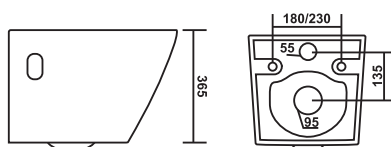

PCWH-72017-ERIS

Product : Wall Hung Closet
Dimension : 485 X 350 X 365mm
Seat Cover : Slim Soft Close