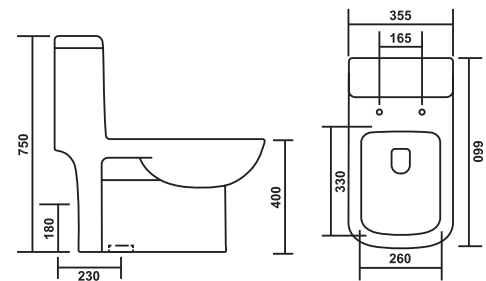

ONE PIECE CLOSET

PCOC-71014-VIVID

Product : One Piece Closet
Dimension : 660 X 355 X 750mm
Seat Cover : Slim Soft Close
Roughing-in : S-Trap : 230mm(9")
P-Trap : 180mm(7")

PCOC-71015-VYNOR

Product : One Piece Closet
Dimension : 650 X 355 X 685mm
Seat Cover : Slim Soft Close
Roughing-in : S-Trap : 230mm(9")
P-Trap : 180mm(7")