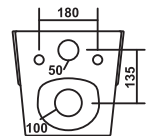

## PCWH-72003-ERON

Product : Wall Hung Closet  
 Dimension : 530 X 360 X 380mm  
 Seat Cover : Slim Soft Close

Wash Down  
Flush

UF  
Seat Cover

Soft Close  
Seat Cover