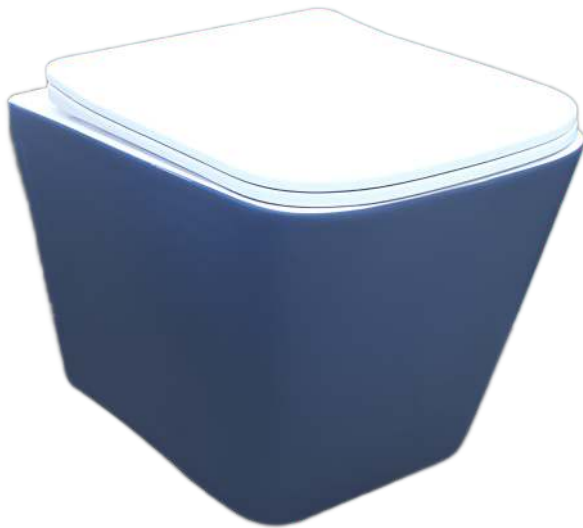

DESIGNER WALL HUNG CLOSET