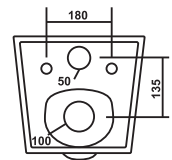

## PCDC-70203 IRA-BRILLIANT BLUE (Glossy/Matt)

Product : Designer Wall Hung Closet  
Dimension : 520 X 370 X 360mm  
Seat Cover : Slim Soft Close

Rimless

Soft Close  
Seat Cover