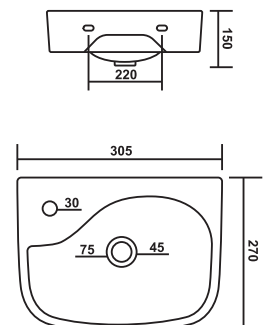

PCHB-78007-SLEEK

Product : Wall Hung Basin
Dimension : 305 X 270 X 150mm
(12" X 11" X 6")