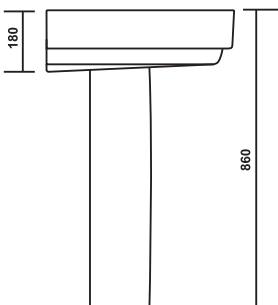

PCWP-77003-AXON

Product : Wash Basin With Full Pedestal
Dimension : 550 X 450 X 860mm