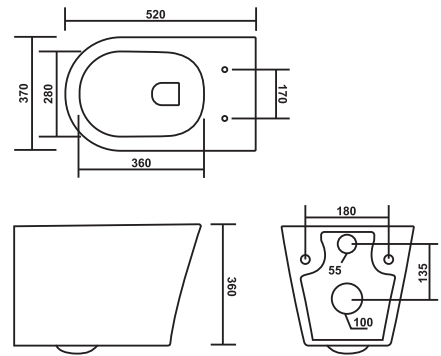

## PCWH-72003-ERON

Product : Wall Hung Closet  
 Dimension : 530 X 360 X 380mm  
 Seat Cover : Slim Soft Close

Wash Down  
Flush

UF  
Seat Cover

Soft Close  
Seat Cover

## PCWH-72004-EVIA

Product : Wall Hung Closet  
 Dimension : 480 X 340 X 320mm  
 Seat Cover : Slim Soft Close

Rimless

**PCWH-72006-ETON**

Product : Wall Hung Closet  
 Dimension : 520 X 370 X 360mm  
 Seat Cover : Slim Soft Close