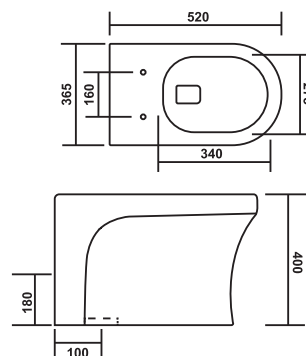

**PCWC-73002-LAXON**

Product : Water Closet  
 Dimension : 515 X 355 X 400mm  
 Seat Cover : Slim Soft Close  
 Roughing-in : S-Trap : 100mm(4")  
 P-Trap : 180mm(7")

Rimless

Soft Close  
 Seat Cover

**PCWC-73003-LUTRA**

Product : Water Closet  
 Dimension : 500 X 360 X 400mm  
 Seat Cover : Slim Soft Close  
 Roughing-in : S-Trap : 100mm(4")  
 P-Trap : 180mm(7")

Rimless

Soft Close  
 Seat Cover

## PCWC-73004-LORIN

Product : Water Closet  
 Dimension : 520 X 365 X 400mm  
 Seat Cover : Slim Soft Close  
 Roughing-in : S-Trap : 100mm(4")  
 P-Trap : 180mm(7")