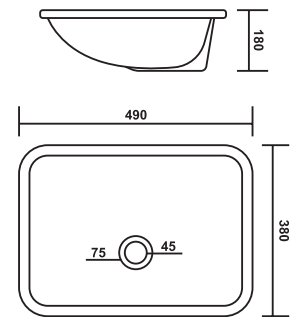

**PCWB-75014-RYNOR**

Product : Table Top / Wall Hung Basin  
 Dimension : 410 X 320 X 120mm  
 (16" X 13" X 5")

# COUNTER BASIN

**PCCB-76004-YEXO**  
Product : Counter Basin  
Dimension : 465 X 320 X 180mm  
(18" X 13" X 7")

**PCCB-76001-YUVO**

Product : Counter Basin  
 Dimension : 490 X 380 X 180mm  
 (19" X 15" X 7")