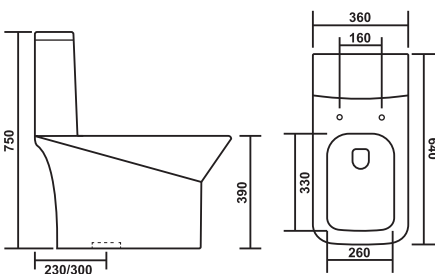

PCOC-71005-VEXO

Product : One Piece Closet
Dimension : 640 X 360 X 750mm
Seat Cover : Slim Soft Close
Roughing-in : S-Trap : 230mm(9")
300mm(12")

- 5D Flush Technology
- Rimless
- Syphonic
- Dual Flush
- Soft Close Seat Cover