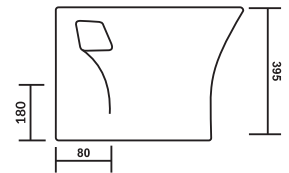

## PCWC-73008-LEXA

Product : Water Closet  
 Dimension : 530 X 355 X 395mm  
 Seat Cover : Slim Soft Close  
 Roughing-in : S-Trap : 100mm(4")  
 P-Trap : 180mm(7")

Wash Down  
Flush

Soft Close  
Seat Cover