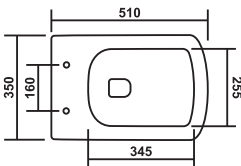

## PCWC-73008-LEXA

Product : Water Closet  
 Dimension : 530 X 355 X 395mm  
 Seat Cover : Slim Soft Close  
 Roughing-in : S-Trap : 100mm(4")  
 P-Trap : 180mm(7")

Wash Down  
Flush

Soft Close  
Seat Cover

## PCWC-73009-LUMEA

Product : Water Closet  
 Dimension : 510 X 350 X 400mm  
 Seat Cover : Slim Soft Close  
 Roughing-in : S-Trap : 105mm(4")

Wash Down  
Flush

Soft Close  
Seat Cover

**PCWC-73010-LYNOX**

Product : Water Closet  
 Dimension : 580 X 370 X 400mm  
 Seat Cover : Slim Soft Close  
 Roughing-in : S-Trap : 100mm(4")

**PCWC-73011-LERIX**  
 Product : Water Closet  
 Dimension : 505 X 355 X 405mm