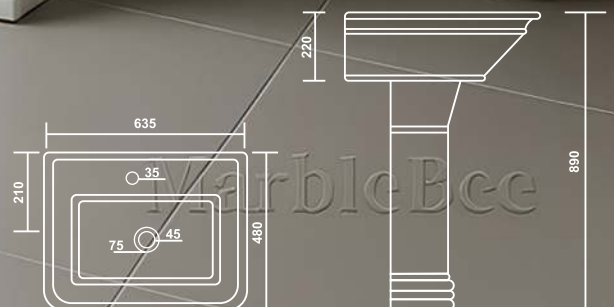

## PCIB-70803-TYNEX

Product : Wall Integrated Wash Basin  
Dimension : 380 X 340 X 630mm

**PCWP-77008-AIVEN**  
Product : Wash Basin With Full Pedestal  
Dimension : 635 X 480 X 890mm