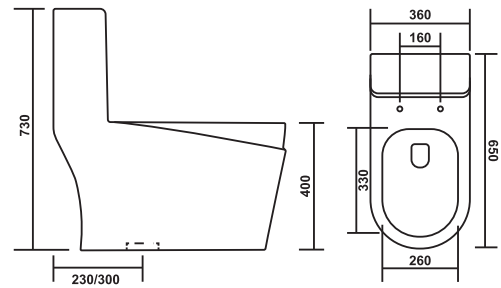

PCOC-71006-VOLO

Product : One Piece Closet
Dimension : 650 X 360 X 730mm
Seat Cover : Slim Soft Close
Roughing-in : S-Trap : 230mm(9")
300mm(12")

- 5D Flush Technology
- Rimless
- Syphonic
- Dual Flush
- Soft Close Seat Cover