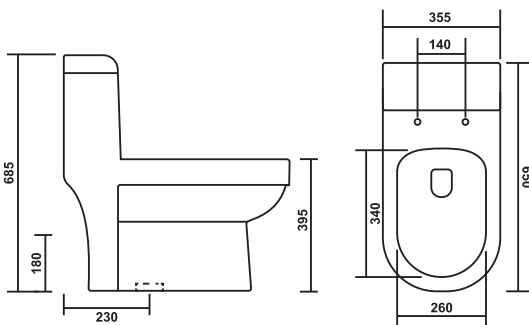

PCOC-71015-VYNOR

Product : One Piece Closet
Dimension : 650 X 355 X 685mm
Seat Cover : Slim Soft Close
Roughing-in : S-Trap : 230mm(9")
P-Trap : 180mm(7")