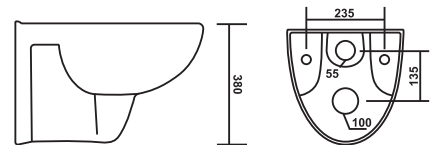

PCWH-72018-ELYON

Product : Wall Hung Closet
Dimension : 550 X 370 X 380mm
Seat Cover : Slim Soft Close