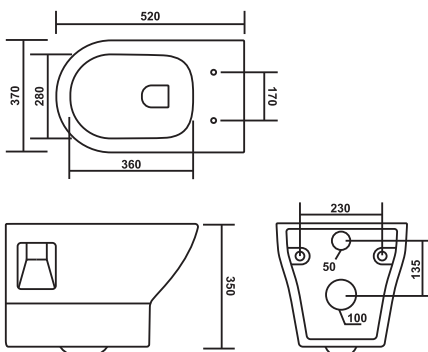

## PCWH-72009-EVIN

Product : Wall Hung Closet  
 Dimension : 550 X 380 X 350mm  
 Seat Cover : Slim Soft Close

**PCWH-72010-EZRA**

Product : Wall Hung Closet  
 Dimension : 500 X 350 X 360mm  
 Seat Cover : Slim Soft Close

Rimless

Soft Close  
 Seat Cover

**PCWH-72011-ENZO**  
 Product : Wall Hung Closet  
 Dimension : 520 X 370 X 350mm  
 Seat Cover : Slim Soft Close

Rimless