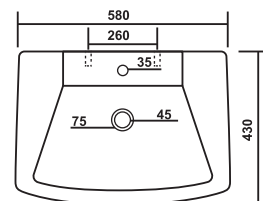

WASH BASIN WITH FULL PEDESTAL

PCWP-77004-AVENX

Product : Wash Basin With Full Pedestal
Dimension : 580 X 430 X 860mm