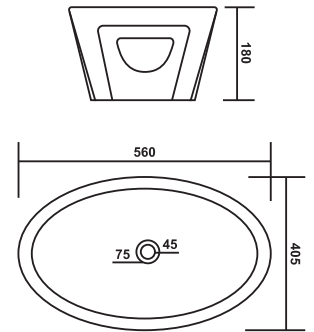

COUNTER BASIN

PCCB-76003-YIXA

Product : Counter Basin
Dimension : 560 X 405 X 180mm
(22" X 16" X 7")