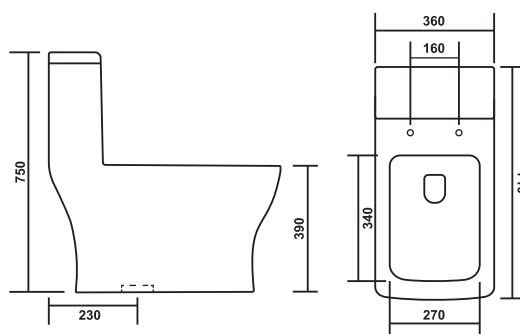

ONE PIECE CLOSET

PCOC-71010-VETRO

Product : One Piece Closet
Dimension : 710 X 360 X 750mm
Seat Cover : Slim Soft Close
Roughing-in : S-Trap : 230mm(9")

PCOC-71011-VIKO

Product : One Piece Closet
Dimension : 670 X 350 X 740mm
Seat Cover : Slim Soft Close
Roughing-in : S-Trap : 230mm(9")
P-Trap : 180mm(7")