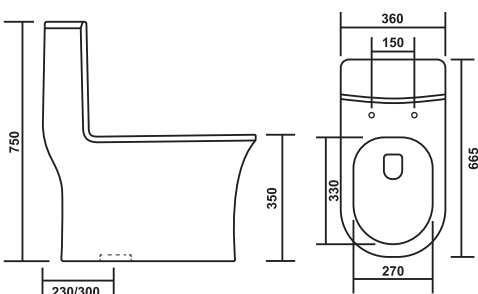

PCOC-71007-VIRAQ

Product : One Piece Closet
Dimension : 665 X 360 X 750mm
Seat Cover : Slim Soft Close
Roughing-in : S-Trap : 230mm(9")
300mm (12")

- 3D Flush Technology
- Syphonic
- Dual Flush
- Soft Close Seat Cover