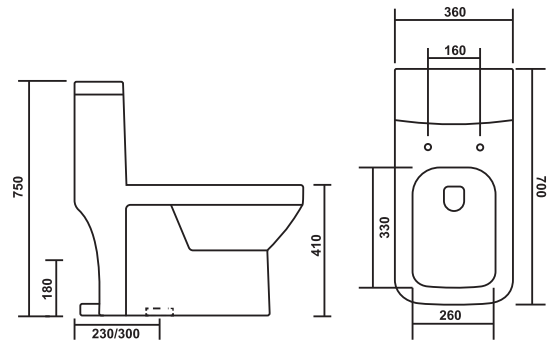

PCOC-71008-VASA

Product : One Piece Closet
Dimension : 700 X 360 X 750mm
Seat Cover : Slim Soft Close
Roughing-in : S-Trap : 230mm(9"), 300mm(12")
P-Trap : 180mm(7")

Wash Down
Flush