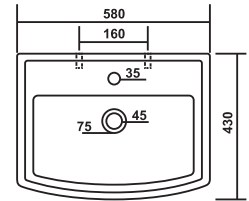

WASH BASIN WITH FULL PEDESTAL

PCWP-77002-AURO

Product : Wash Basin With Full Pedestal
Dimension : 580 X 430 X 850mm