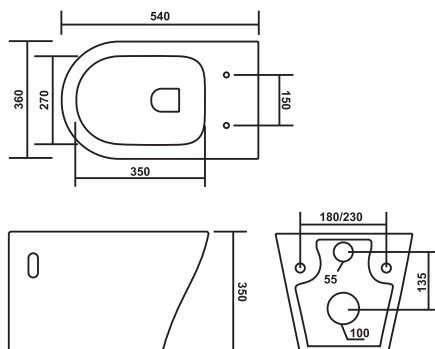

PCWH-72013-ETRA

Product : Wall Hung Closet
Dimension : 540 X 360 X 350mm
Seat Cover : Slim Soft Close