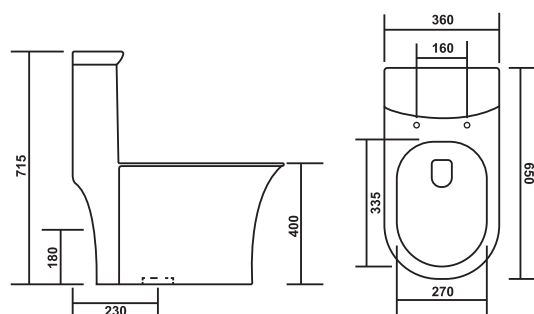

PCOC-71002-VENTO

Product : One Piece Closet
Dimension : 650 X 360 X 715mm
Seat Cover : Slim Soft Close
Roughing-in : S-Trap : 230mm(9")
P-Trap : 180mm(7")