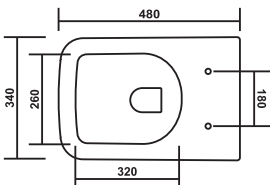

## PCWH-72003-ERON

Product : Wall Hung Closet  
 Dimension : 530 X 360 X 380mm  
 Seat Cover : Slim Soft Close

Wash Down  
Flush

UF  
Seat Cover

Soft Close  
Seat Cover

## PCWH-72004-EVIA

Product : Wall Hung Closet  
 Dimension : 480 X 340 X 320mm  
 Seat Cover : Slim Soft Close

Rimless

**PCWH-72006-ETON**

Product : Wall Hung Closet  
 Dimension : 520 X 370 X 360mm  
 Seat Cover : Slim Soft Close