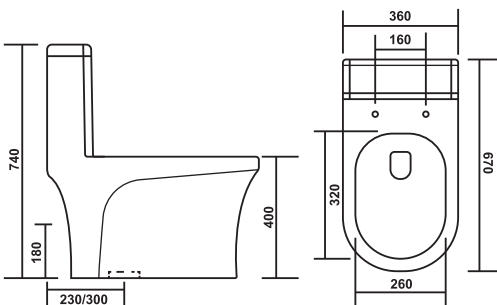

PCOC-71009-VIVA

Product : One Piece Closet
Dimension : 670 X 360 X 740mm
Seat Cover : Slim Soft Close
Roughing-in : S-Trap : 230mm(9"), 300mm(12")
P-Trap : 180mm(7")

Wash Down
Flush