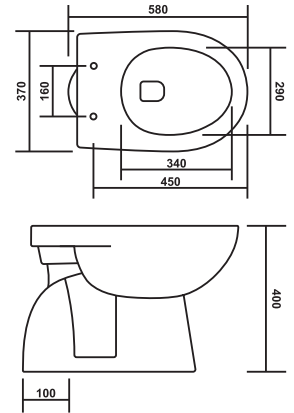

## PCWC-73008-LEXA

Product : Water Closet  
 Dimension : 530 X 355 X 395mm  
 Seat Cover : Slim Soft Close  
 Roughing-in : S-Trap : 100mm(4")  
 P-Trap : 180mm(7")

Wash Down  
Flush

Soft Close  
Seat Cover

## PCWC-73009-LUMEA

Product : Water Closet  
 Dimension : 510 X 350 X 400mm  
 Seat Cover : Slim Soft Close  
 Roughing-in : S-Trap : 105mm(4")

Wash Down  
Flush

Soft Close  
Seat Cover

**PCWC-73010-LYNOX**

Product : Water Closet  
 Dimension : 580 X 370 X 400mm  
 Seat Cover : Slim Soft Close  
 Roughing-in : S-Trap : 100mm(4")

**PCWC-73011-LERIX**  
 Product : Water Closet  
 Dimension : 505 X 355 X 405mm