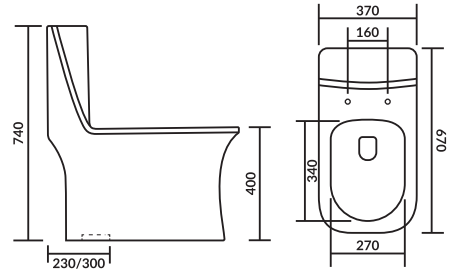

PCOC-71004-VION

Product : One Piece Closet
Dimension : 670 X 370 X 740mm
Seat Cover : Slim Soft Close
Roughing-in : S-Trap : 230mm(9")
300mm(12")

- 5D Flush Technology
- Rimless
- Syphonic
- Dual Flush
- Soft Close Seat Cover