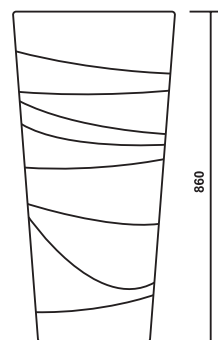

## PCCB-76005-YIRA

Product : Counter Basin  
Dimension : 550 X 410 X 200mm  
(22" X 16" X 8")

**PCOP-70701-PION**

Product : One Piece Basin  
Dimension : 380 X 380 X 860mm

**PCOP-70702-PAXON**

Product : One Piece Basin  
Dimension : 380 X 380 X 860mm