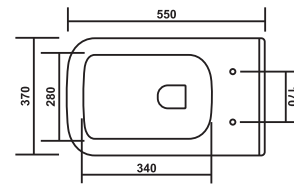

PCWH-72018-ELYON

Product : Wall Hung Closet
Dimension : 550 X 370 X 380mm
Seat Cover : Slim Soft Close