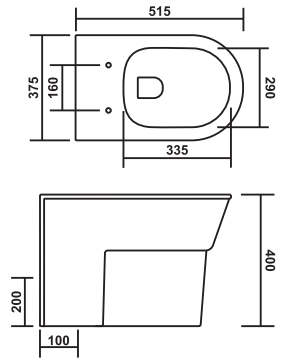

PCWC-73006-LUREX

Product : Water Closet
Dimension : 515 X 375 X 400mm
Seat Cover : Slim Soft Close
Roughing-in : S-Trap : 100mm(4")
P-Trap : 200mm(8")

Rimless

Soft Close
Seat Cover