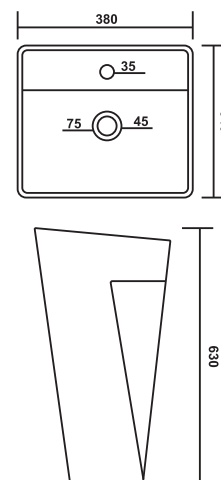

PCIB-70803-TYNEX

Product : Wall Integrated Wash Basin
Dimension : 380 X 340 X 630mm