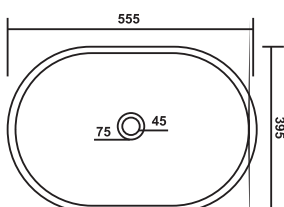

PCCB-76002-YOVA

Product : Counter Basin
Dimension : 555 X 395 X 130mm
(22" X 16" X 5")