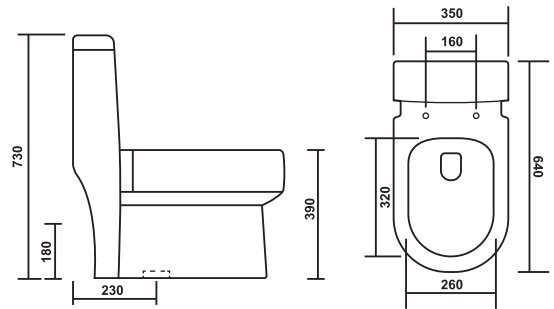

## PCOC-71011-VIKO

Product : One Piece Closet  
 Dimension : 670 X 350 X 740mm  
 Seat Cover : Slim Soft Close  
 Roughing-in : S-Trap : 230mm(9")  
 P-Trap : 180mm(7")

**PCOC-71012-VYXEN**

Product : One Piece Closet  
 Dimension : 640 X 350 X 730mm  
 Seat Cover : Slim Soft Close  
 Roughing-in : S-Trap : 230mm(9")  
 P-Trap : 180mm(7")