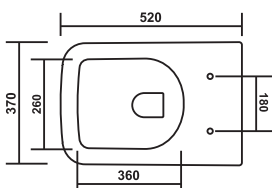

## PCDC-70204 IRA-BRILLIANT OLIVE GREEN (Glossy/Matt)

Product : Designer Wall Hung Closet  
Dimension : 520 X 370 X 360mm  
Seat Cover : Slim Soft Close

Rimless

Soft Close  
Seat Cover