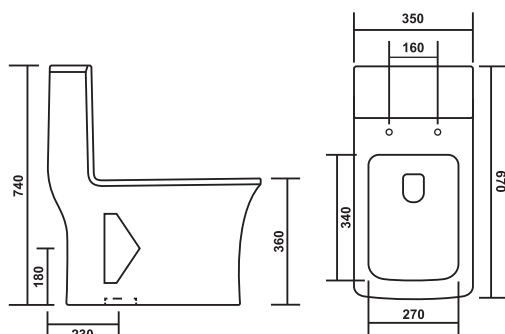

PCOC-71011-VIKO

Product : One Piece Closet
Dimension : 670 X 350 X 740mm
Seat Cover : Slim Soft Close
Roughing-in : S-Trap : 230mm(9")
P-Trap : 180mm(7")