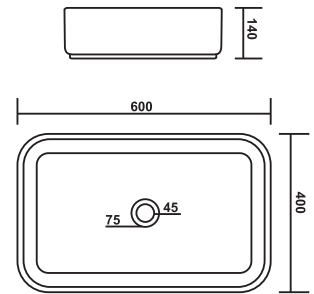

PCTB-74005-CENO

Product : Table Top Basin
Dimension : 600 X 400 X 140mm
(24" X 16" X 6")