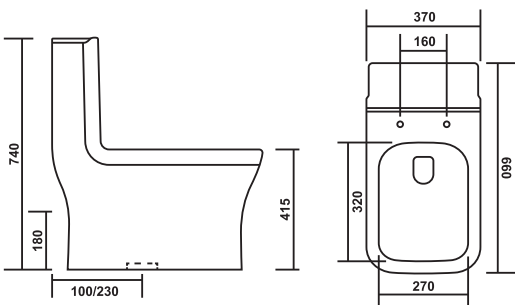

PCOC-71013-VIO

Product : One Piece Closet
Dimension : 660 X 370 X 740mm
Seat Cover : Slim Soft Close
Roughing-in : S-Trap : 230mm(9"), 100mm(4")
P-Trap : 180mm(7")

Wash Down
Flush