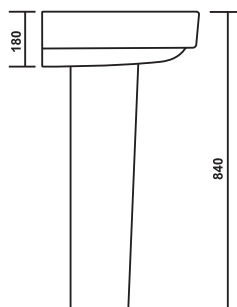

PCWP-77005-ALOX

Product : Wash Basin With Full Pedestal
Dimension : 510 X 430 X 840mm