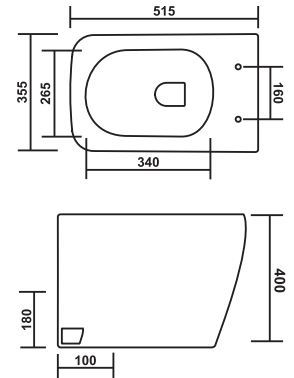

## PCWC-73005-LAVIO

Product : Water Closet

Dimension : 530 X 360 X 400mm

Seat Cover : Slim Soft Close

Roughing-in : S-Trap : 80mm(3")

P-Trap : 180mm(7")

Wash Down  
Flush

Soft Close  
Seat Cover

**PCWC-73002-LAXON**

Product : Water Closet  
 Dimension : 515 X 355 X 400mm  
 Seat Cover : Slim Soft Close  
 Roughing-in : S-Trap : 100mm(4")  
 P-Trap : 180mm(7")

Rimless

Soft Close  
 Seat Cover

**PCWC-73003-LUTRA**

Product : Water Closet  
 Dimension : 500 X 360 X 400mm  
 Seat Cover : Slim Soft Close  
 Roughing-in : S-Trap : 100mm(4")  
 P-Trap : 180mm(7")

Rimless

Soft Close  
 Seat Cover