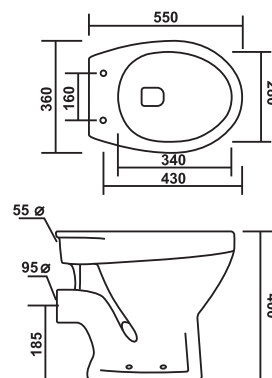

## PCWC-73009-LUMEA

Product : Water Closet  
 Dimension : 510 X 350 X 400mm  
 Seat Cover : Slim Soft Close  
 Roughing-in : S-Trap : 105mm(4")

Wash Down  
Flush

Soft Close  
Seat Cover

**PCWC-73010-LYNOX**

Product : Water Closet  
 Dimension : 580 X 370 X 400mm  
 Seat Cover : Slim Soft Close  
 Roughing-in : S-Trap : 100mm(4")

**PCWC-73011-LERIX**  
 Product : Water Closet  
 Dimension : 505 X 355 X 405mm

## PCWC-73013-LIXOR

Product : Water Closet  
Dimension : 550 X 360 X 400mm

**PCWC-73014-LUNO**

Product : Water Closet

Dimension : 570 X 470 X 400mm

**PCWC-73015-LYSI**

Product : Water Closet

Dimension : 570 X 470 X 400mm