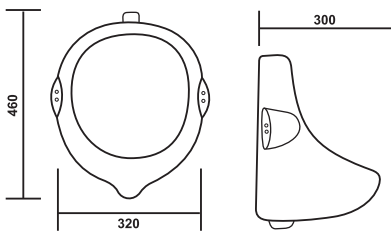

PCUN-79007-UNO

Product : Urinal

Dimension : 320 X 300 X 460mm