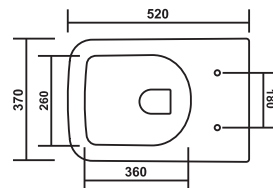

## PCDC-70203 IRA-BRILLIANT BLUE (Glossy/Matt)

Product : Designer Wall Hung Closet  
Dimension : 520 X 370 X 360mm  
Seat Cover : Slim Soft Close

Rimless

Soft Close  
Seat Cover