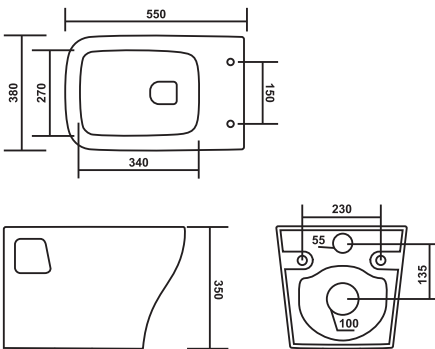

PCWH-72009-EVIN

Product : Wall Hung Closet
Dimension : 550 X 380 X 350mm
Seat Cover : Slim Soft Close