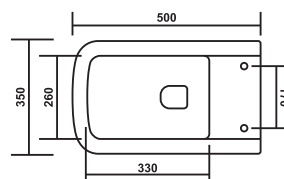

WALL HUNG CLOSET

PCWH-72016-ERGO

Product : Wall Hung Closet
Dimension : 500 X 350 X 360mm
Seat Cover : Slim Soft Close