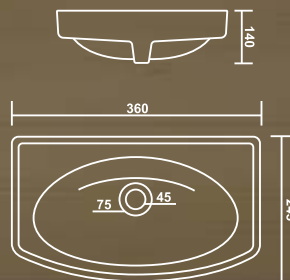

WALL HUNG BASIN

PCHB-78008-SAVOR

Product : Wall Hung Basin
Dimension : 460 X 310 X 210mm
(18" X 12" X 8")