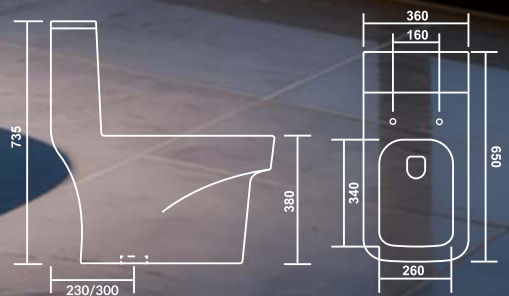

**PCOC-71001-VIORA**

Product : One Piece Closet  
 Dimension : 650 X 360 X 735mm  
 Seat Cover : Slim Soft Close  
 Roughing-in : S-Trap : 230mm(9")  
 300mm(12")