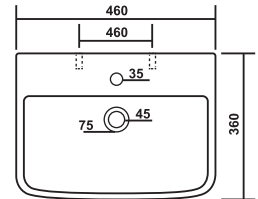

WASH BASIN WITH FULL PEDESTAL

PCWP-77006-ARIXA

Product : Wash Basin With Full Pedestal

Dimension : 460 X 360 X 830mm