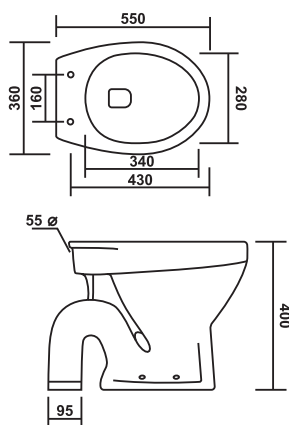

## PCWC-73008-LEXA

Product : Water Closet  
 Dimension : 530 X 355 X 395mm  
 Seat Cover : Slim Soft Close  
 Roughing-in : S-Trap : 100mm(4")  
 P-Trap : 180mm(7")

Wash Down  
Flush

Soft Close  
Seat Cover

## PCWC-73009-LUMEA

Product : Water Closet  
 Dimension : 510 X 350 X 400mm  
 Seat Cover : Slim Soft Close  
 Roughing-in : S-Trap : 105mm(4")

Wash Down  
Flush

Soft Close  
Seat Cover

**PCWC-73010-LYNOX**

Product : Water Closet  
 Dimension : 580 X 370 X 400mm  
 Seat Cover : Slim Soft Close  
 Roughing-in : S-Trap : 100mm(4")

**PCWC-73011-LERIX**  
 Product : Water Closet  
 Dimension : 505 X 355 X 405mm

## PCWC-73013-LIXOR

Product : Water Closet  
Dimension : 550 X 360 X 400mm

**PCWC-73014-LUNO**

Product : Water Closet

Dimension : 570 X 470 X 400mm

**PCWC-73015-LYSI**

Product : Water Closet

Dimension : 570 X 470 X 400mm