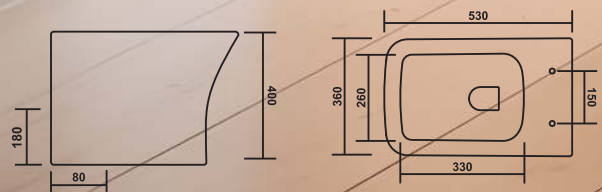

## PCWC-73005-LAVIO

Product : Water Closet

Dimension : 530 X 360 X 400mm

Seat Cover : Slim Soft Close

Roughing-in : S-Trap : 80mm(3")

P-Trap : 180mm(7")

Wash Down  
Flush

Soft Close  
Seat Cover