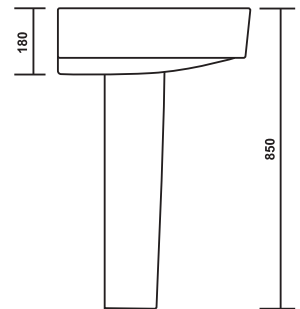

WASH BASIN WITH FULL PEDESTAL

PCWP-77002-AURO

Product : Wash Basin With Full Pedestal
Dimension : 580 X 430 X 850mm