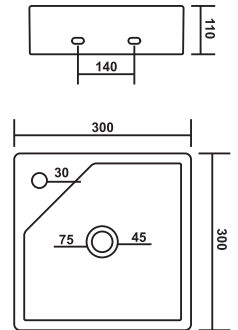

CORNER BASIN

PCCB-78010-SOVAN

Product : Corner Basin
Dimension : 300 X 300 X 110mm
(12" X 12" X 6")