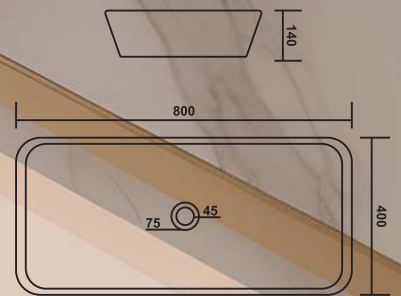

TABLE TOP BASIN

PCTB-74001-CERA

Product : Table Top Basin
Dimension : 800 X 400 X 140mm
(31" X 16" X 6")