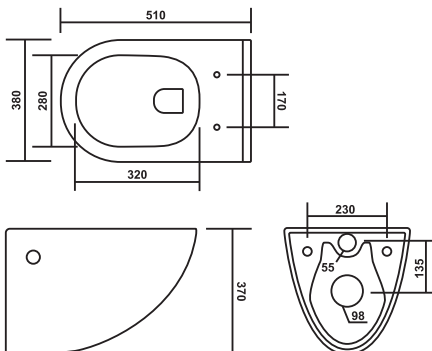

## PCWH-72004-EVIA

Product : Wall Hung Closet  
 Dimension : 480 X 340 X 320mm  
 Seat Cover : Slim Soft Close

Rimless

**PCWH-72006-ETON**

Product : Wall Hung Closet  
 Dimension : 520 X 370 X 360mm  
 Seat Cover : Slim Soft Close

**PCWH-72007-EIRA**  
 Product : Wall Hung Closet  
 Dimension : 510 X 380 X 370mm  
 Seat Cover : Slim Soft Close