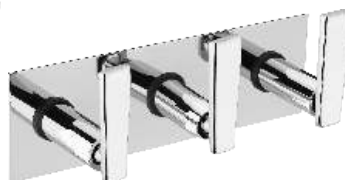

PSSP-11068
Pillar Tap
With Extended Body

PSSP-11076
Wall Mixer Wall Mounted
(Exposed Parts)