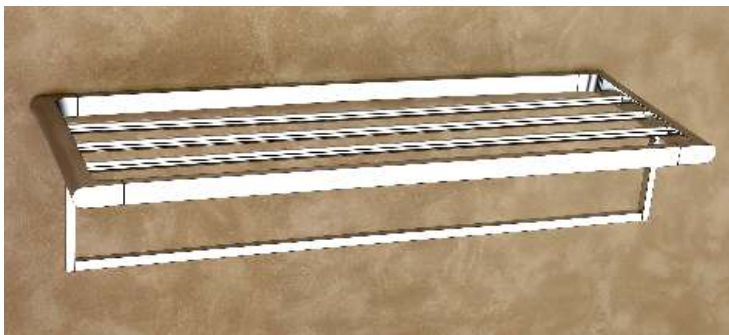

PSNE-32909 Toilet Paper Holder

PSNE-32905
Robe Hook

PSNE-32913 Double Towel Rod - 24"

SERIES
VINTAGE

Finish : Chrome
FULL BRASS

PSVI-31101 Shower Towel Rack - 24"
PSVI-31101 A Shower Towel Rack - 18"

PSVI-31107
Toilet Paper Holder