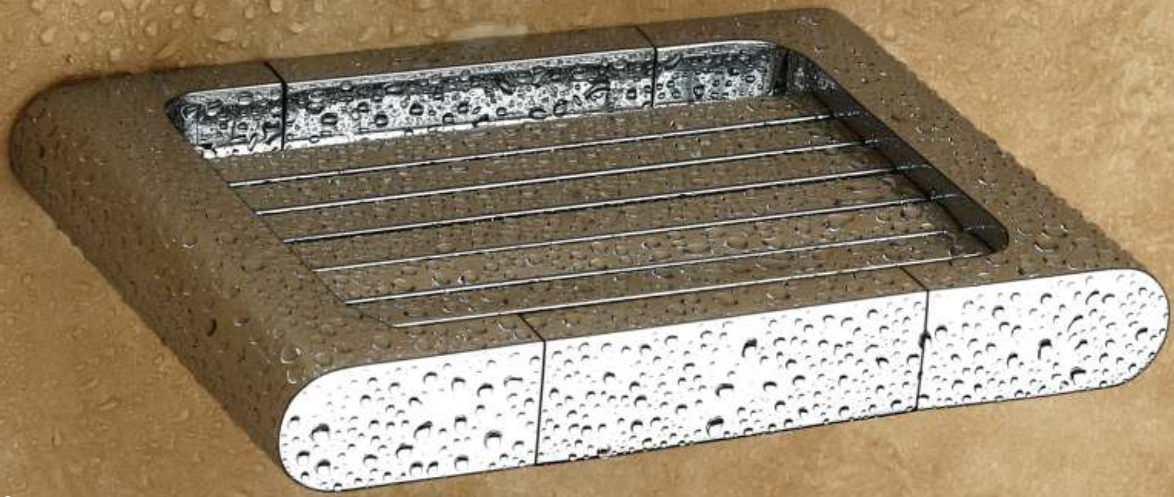

PSNE-32909 Toilet Paper Holder

PSNE-32905
Robe Hook

PSNE-32913 Double Towel Rod - 24"

SERIES
VINTAGE

Finish : Chrome
FULL BRASS

PSVI-31101 Shower Towel Rack - 24"
PSVI-31101 A Shower Towel Rack - 18"

PSVI-31107
Toilet Paper Holder