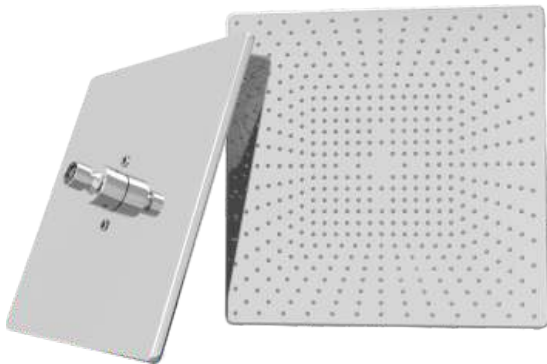

OVER HEAD SHOWER

SOFT

Model : PSOHS-62202
Product Size : 6 X 6 Inch

Model : PSOHS-62204
Product Size : 10 X 10 Inch

Model : PSOHS-62203
Product Size : 8 X 8 Inch

Model : PSOHS-62205
Product Size : 12 X 12 Inch