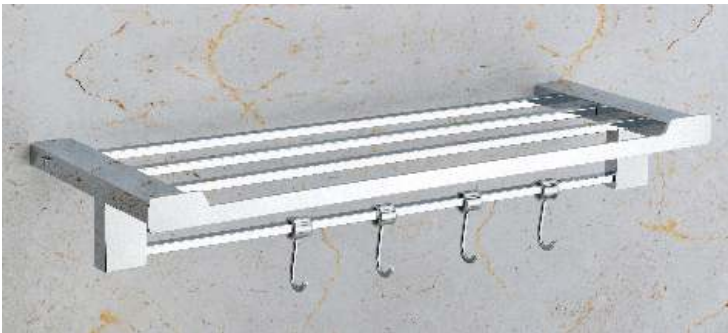

SERIES
TESLA
Finish : Chrome
SS 304

PSTE-32706 Shower Towel Rack - 24"

PSTE-32709
Toilet Paper Holder

PSTE-32704 Towel Rod - 24"

PSTE-32710
Liquid Soap Dispenser

BATHROOM ACCESSORIES

PSTE-32701
Soap Dish

PSTE-32702
Tooth brush Holder