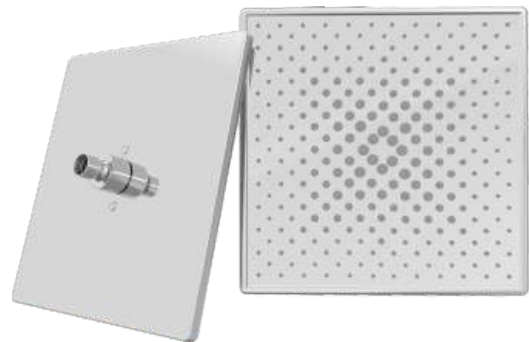

OVER HEAD SHOWER

SOFT

Model : PSOHS-62202
Product Size : 6 X 6 Inch

Model : PSOHS-62204
Product Size : 10 X 10 Inch

Model : PSOHS-62203
Product Size : 8 X 8 Inch

Model : PSOHS-62205
Product Size : 12 X 12 Inch