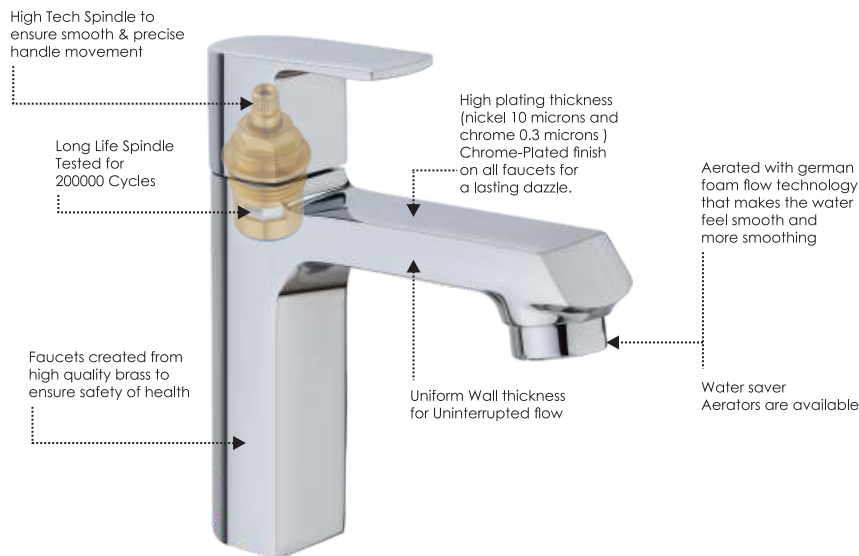

CUSTOMER GUIDELINES

- Use 25mm pipes rather than 20mm to ensure better water flow and to overcome the reduction in diameter of the pipeline due to scaling inside the pipeline.
- Keep the minimum number of bends in the pipelines and make it travel straight and vertical as far as possible.
- All the supply must have vent pipes, And these vent pipes facilitate in removing air-locking within the water to provide a maximum flow of water from the fittings.
- Test the working of all the concealed fittings installed on a high pressure for leakage before plastering or fixing the line.
- Clean the aerators provided within the things at regular intervals for an ideal foam flow of water from the fittings.
- Place the outlet point within the overhead tank a minimum of 25cm higher than the bottom level of the water tank. These prevent the flow of external particles, sand, etc. along with water supply into the fittings and thereby preventing the possible damage to the working parts.
- Clean the tank thoroughly before the supply starts. It is suggested that the overhead tank must be cleaned at regular intervals to avoid the deposition of foreign particles.
- Clean the fittings regularly with SEACHIO STEEL CLEANER to remove scaling/stains. Do not use strong detergents as this may cause damage to the chromium finish provided in all SEACHIO products.
- Do not use harsh cleaning agents containing abrasive and acids, instead use a soft sponge or wet fabric with cleaner water/diluted vinegar to safeguard the color coated finish.
- To protect the excellent finish of fittings from dirt stains and other damages, cover them with cloth/poly pack after their installation till they come into actual use.
- We suggest that center distance for hot & cold inlet for all types of wall-mounted mixers should be maintained at 165mm, in which any case of our wall mixers from different ranges can easily installed without any problem.
- For any type of technical or service assistance, please contact the nearest SEACHIO branch office, area representative or dealer.