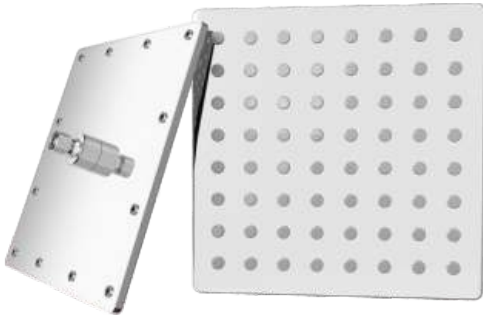

LESHA

Model : PSOHS-62241   Model : PSOHS-62244
Product Size : 4 X 4 Inch   Product Size : 10 X 10 Inch

Model : PSOHS-62242   Model : PSOHS-62245
Product Size : 6 X 6 Inch   Product Size : 12 X 12 Inch

Model : PSOHS-62243
Product Size : 8 X 8 Inch