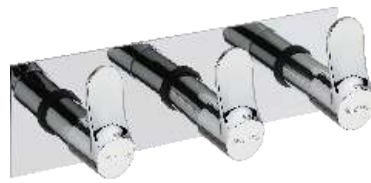

PSDI-16026
Wall Mixer Wall Mounted
(Exposed Parts)