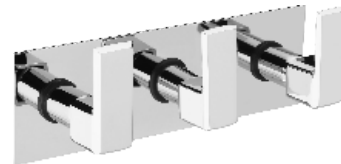

PSPE-11026
Wall Mixer Wall Mounted
(Exposed Parts)